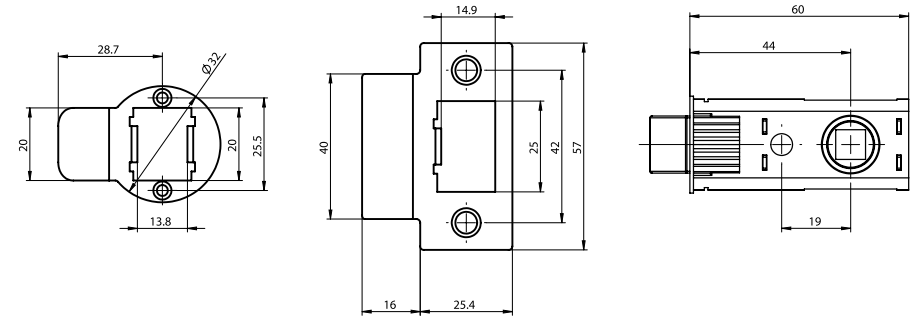

To see the FastLatch in action visit www.uniononline.co.uk/fastlatch

Features and Specification

- Push fit tubular latch and privacy bolt.

Product Codes			
Size	Polished Chrome	Polished Brass	Satin Nickel
2.5" Latch (60mm)	JFL26-CH-2.5	JFL26-PB-2.5	JFL26-SN-2.5
3" Latch (73mm)	JFL26-CH-3.0	JFL26-PB-3.0	JFL26-SN-3.0
2.5" Bolt (60mm)	JFL27-CH-2.5	JFL27-PB-2.5	JFL27-SN-2.5
3" Bolt (73mm)	JFL27-CH-3.0	JFL27-PB-3.0	JFL27-SN-3.0

- Available in 2.5" (60mm) and 3" (73mm) sizes.
- Three attractive finishes; polished chrome, polished brass and satin nickel, to match the majority of door furniture.
- Latch colour matches faceplate and strike for a consistent finish.
- Round shape makes it quick and easy to fit.
- Side ribs ensure a secure fixing.
- Supplied with round and square corner strikes, for first install or retro fitting.
- Supplied with splinter guard for a professional finish.
- Tested to 800,000 close cycles to ensure a long life.
- 5 year guarantee - the UNION guarantee for peace of mind. 
- Bolt through fixing holes for a secure fixing and can be used with round rose furniture to match.

For further product information and installation video, please visit www.uniononline.co.uk/fastlatch

Product Dimensions

Tubular Latch

All dimensions are in millimetres.

Product Dimensions

Privacy Bolt

All dimensions are in millimetres.