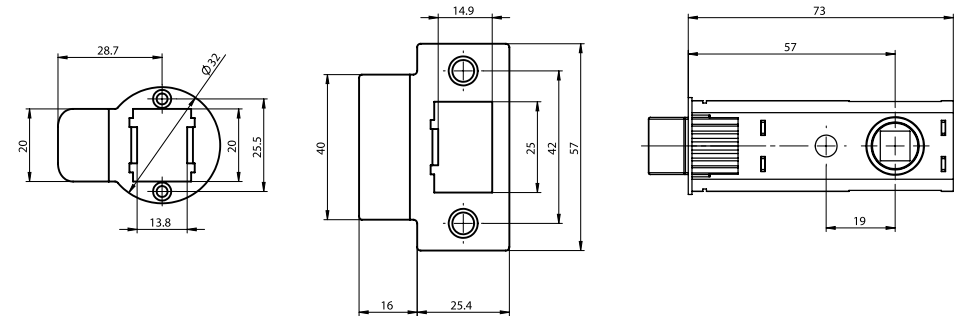

To see the FastLatch in action visit www.uniononline.co.uk/fastlatch

Features and Specification

- Push fit tubular latch and privacy bolt.

Product Codes			
Size	Polished Chrome	Polished Brass	Satin Nickel
2.5" Latch (60mm)	JFL26-CH-2.5	JFL26-PB-2.5	JFL26-SN-2.5
3" Latch (73mm)	JFL26-CH-3.0	JFL26-PB-3.0	JFL26-SN-3.0
2.5" Bolt (60mm)	JFL27-CH-2.5	JFL27-PB-2.5	JFL27-SN-2.5
3" Bolt (73mm)	JFL27-CH-3.0	JFL27-PB-3.0	JFL27-SN-3.0

- Available in 2.5" (60mm) and 3" (73mm) sizes.
- Three attractive finishes; polished chrome, polished brass and satin nickel, to match the majority of door furniture.
- Latch colour matches faceplate and strike for a consistent finish.
- Round shape makes it quick and easy to fit.
- Side ribs ensure a secure fixing.
- Supplied with round and square corner strikes, for first install or retro fitting.
- Supplied with splinter guard for a professional finish.
- Tested to 800,000 close cycles to ensure a long life.
- 5 year guarantee - the UNION guarantee for peace of mind. 
- Bolt through fixing holes for a secure fixing and can be used with round rose furniture to match.

For further product information and installation video, please visit www.uniononline.co.uk/fastlatch

Product Dimensions

Tubular Latch

All dimensions are in millimetres.

Product Dimensions

Privacy Bolt

All dimensions are in millimetres.