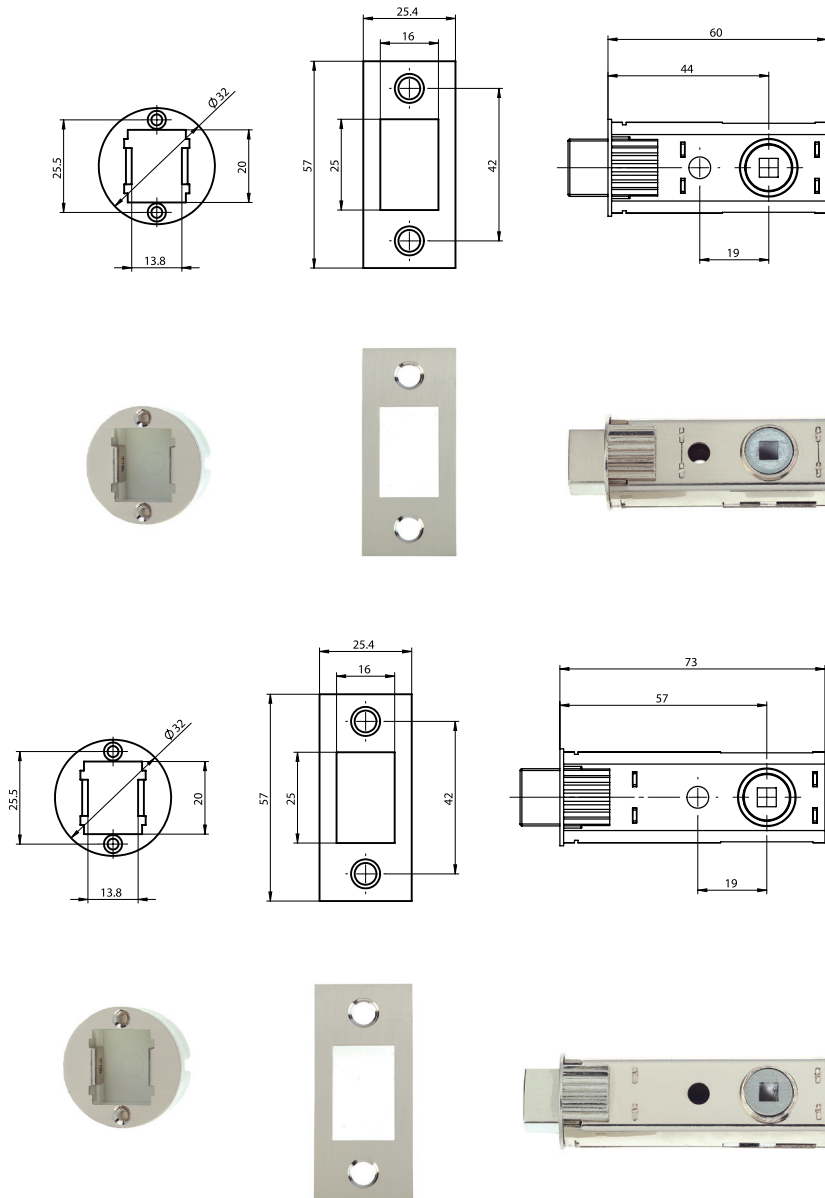

To see the FastLatch in action visit www.uniononline.co.uk/fastlatch

Features and Specification

- Push fit tubular latch and privacy bolt.

Product Codes			
Size	Polished Chrome	Polished Brass	Satin Nickel
2.5" Latch (60mm)	JFL26-CH-2.5	JFL26-PB-2.5	JFL26-SN-2.5
3" Latch (73mm)	JFL26-CH-3.0	JFL26-PB-3.0	JFL26-SN-3.0
2.5" Bolt (60mm)	JFL27-CH-2.5	JFL27-PB-2.5	JFL27-SN-2.5
3" Bolt (73mm)	JFL27-CH-3.0	JFL27-PB-3.0	JFL27-SN-3.0

- Available in 2.5" (60mm) and 3" (73mm) sizes.
- Three attractive finishes; polished chrome, polished brass and satin nickel, to match the majority of door furniture.
- Latch colour matches faceplate and strike for a consistent finish.
- Round shape makes it quick and easy to fit.
- Side ribs ensure a secure fixing.
- Supplied with round and square corner strikes, for first install or retro fitting.
- Supplied with splinter guard for a professional finish.
- Tested to 800,000 close cycles to ensure a long life.
- 5 year guarantee - the UNION guarantee for peace of mind. 
- Bolt through fixing holes for a secure fixing and can be used with round rose furniture to match.

For further product information and installation video, please visit www.uniononline.co.uk/fastlatch

Product Dimensions

Tubular Latch

All dimensions are in millimetres.

Product Dimensions

Privacy Bolt

All dimensions are in millimetres.