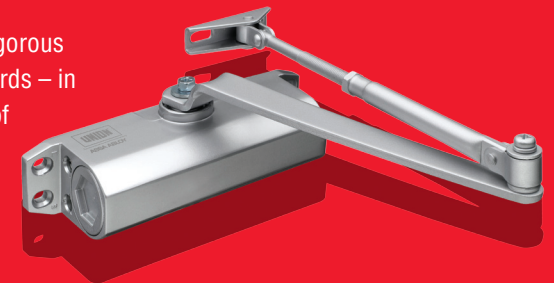

UNION reliability

All of our products undergo the most rigorous testing – way beyond normal UK standards – in order to guarantee the longest lifetime of excellent performance.