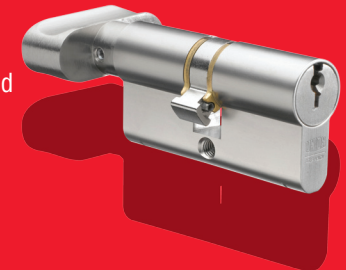

UNION expertise

Established as a manufacturer back in 1840, our expertise and heritage is second to none and combined with ASSA ABLOY's dedication to research and development - you can be confident that you're fitting a product you can trust.